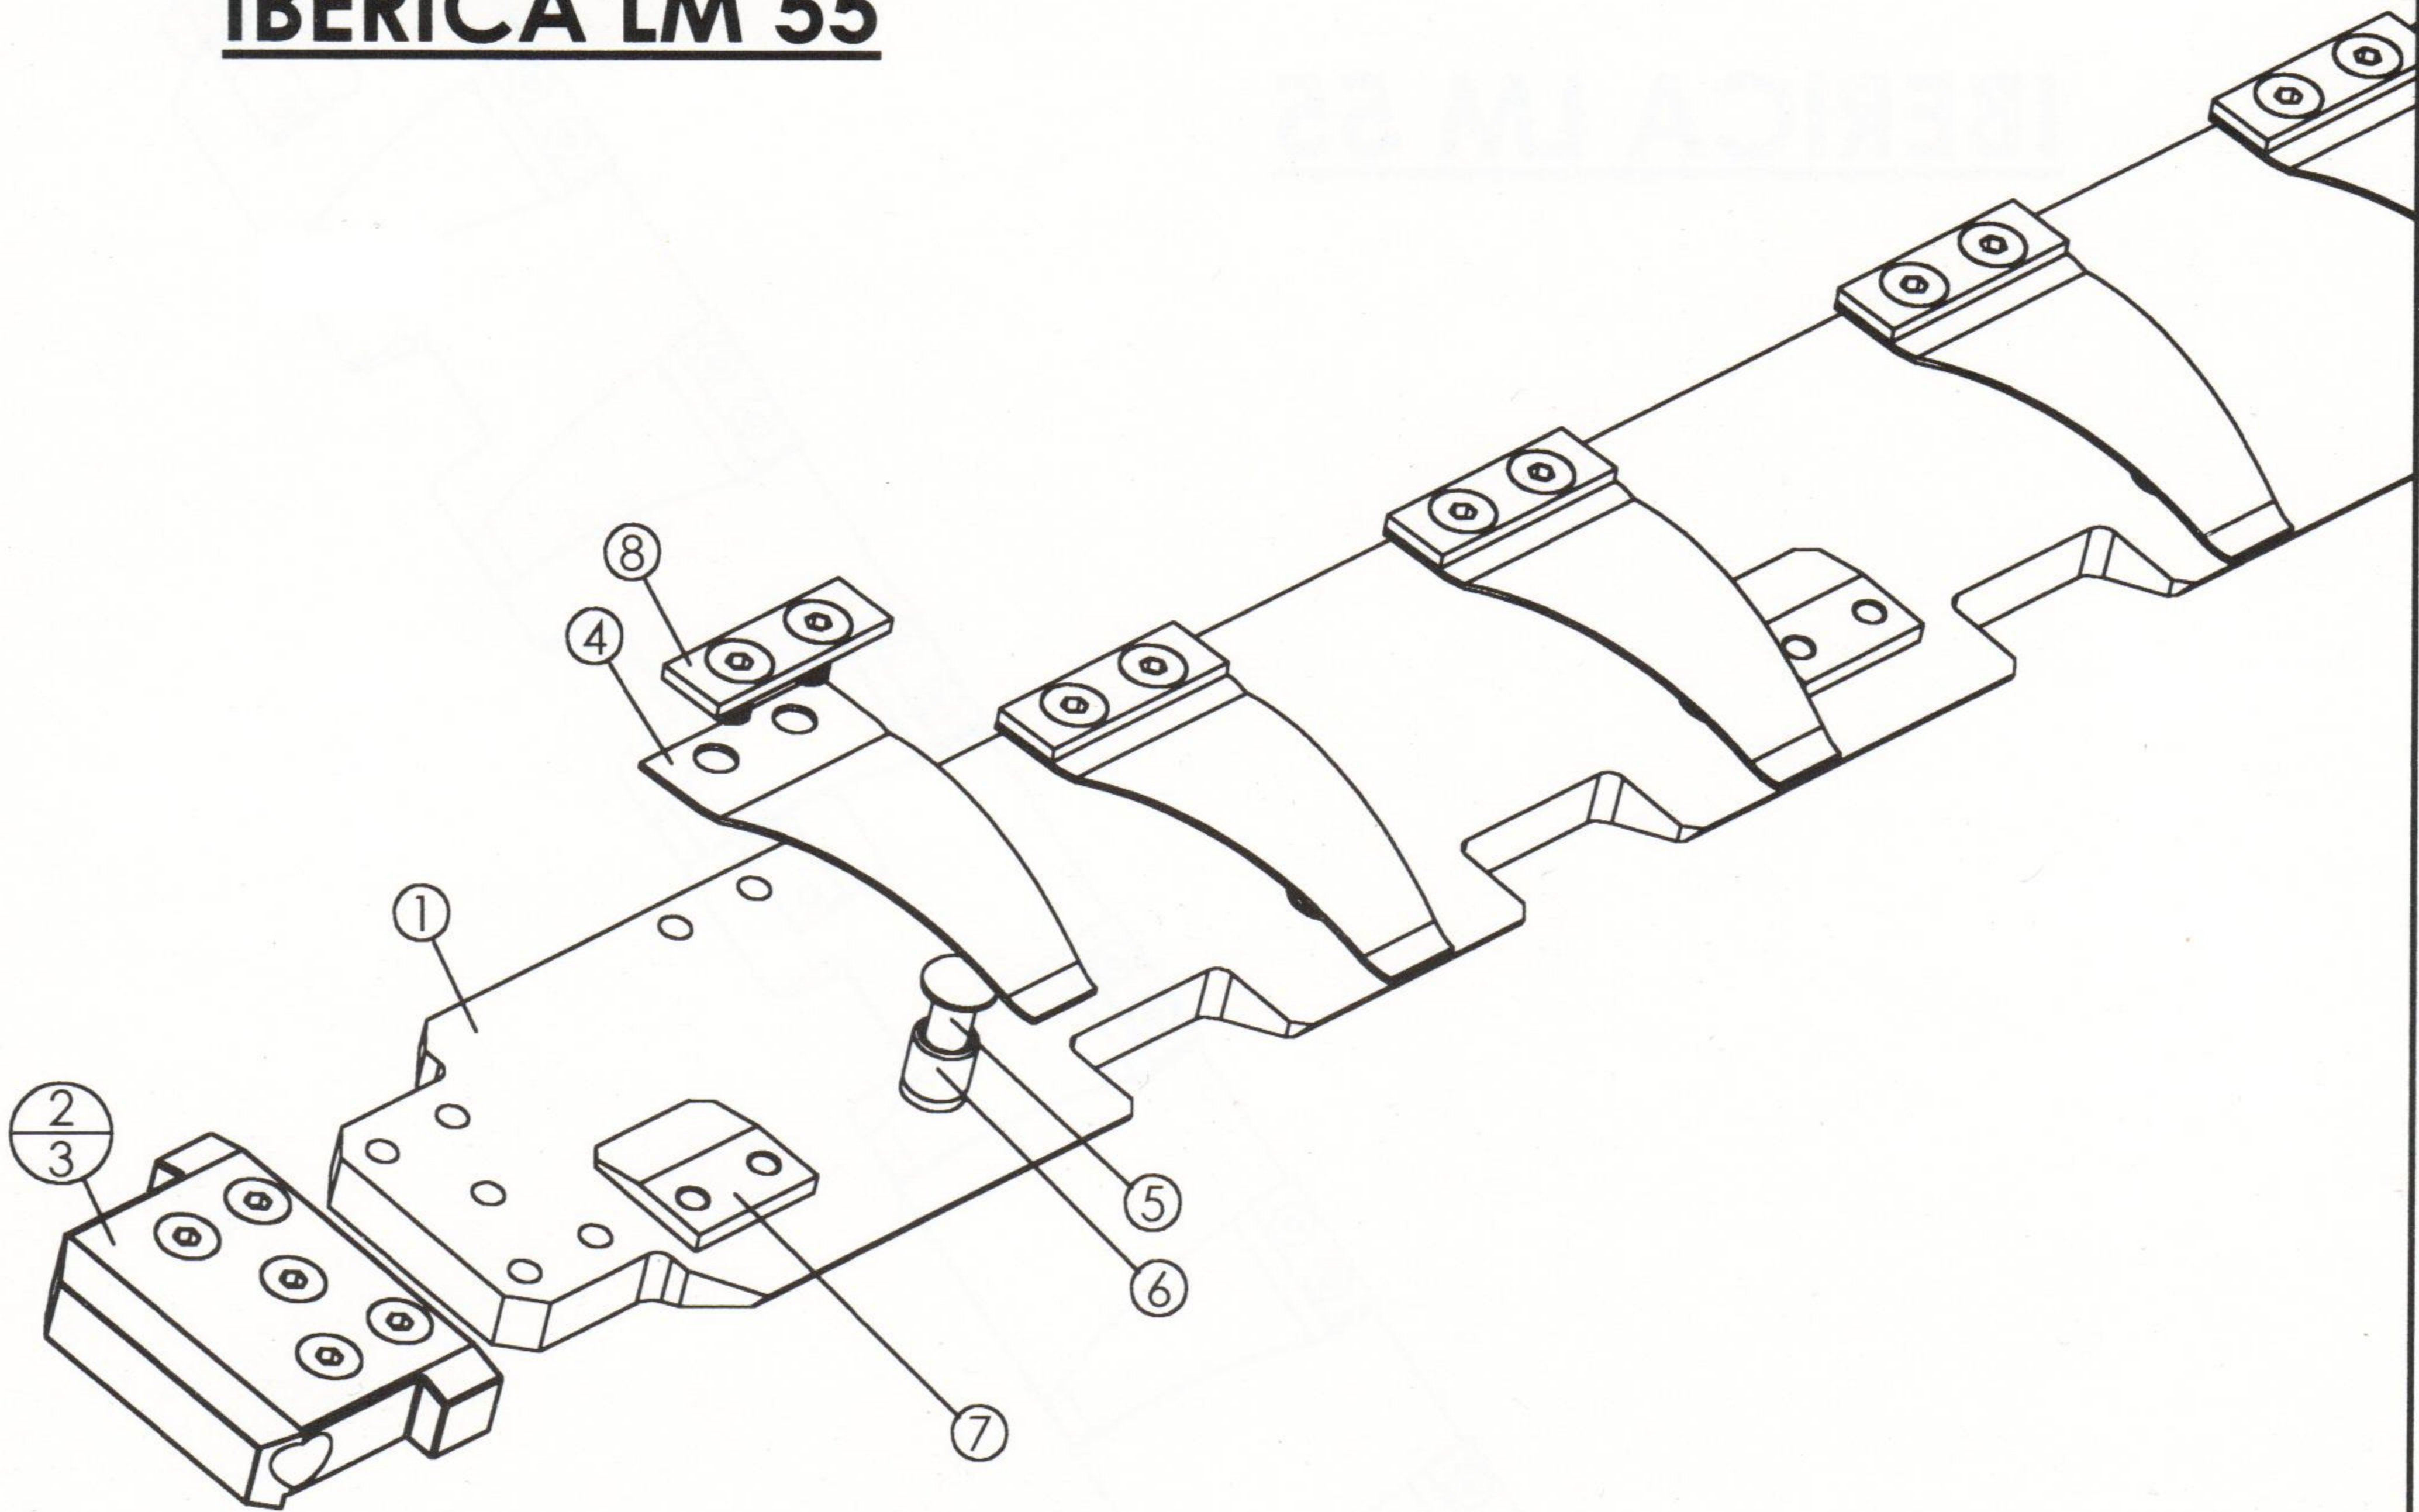

IBERICA LM 55

CMI PART #
10-344-0-00-00

ITEM NO.	QTY.	PART NO.	DESCRIPTION
1	1	10-344-0-01-01	Shell
2	1	10-312-0-04-00	Holder, Chain End Left
3	1	10-312-0-05-00	Holder, Chain End Right
4	9	10-312-0-15-00	Gripper, Movable
5	9	10-312-0-24-00	Lifter
6	9	10-312-0-01-03	Bushing, Shell
7	4	10-344-0-32-00	Stop, Down
8	9	10-312-0-17-00	Plate, Tightening